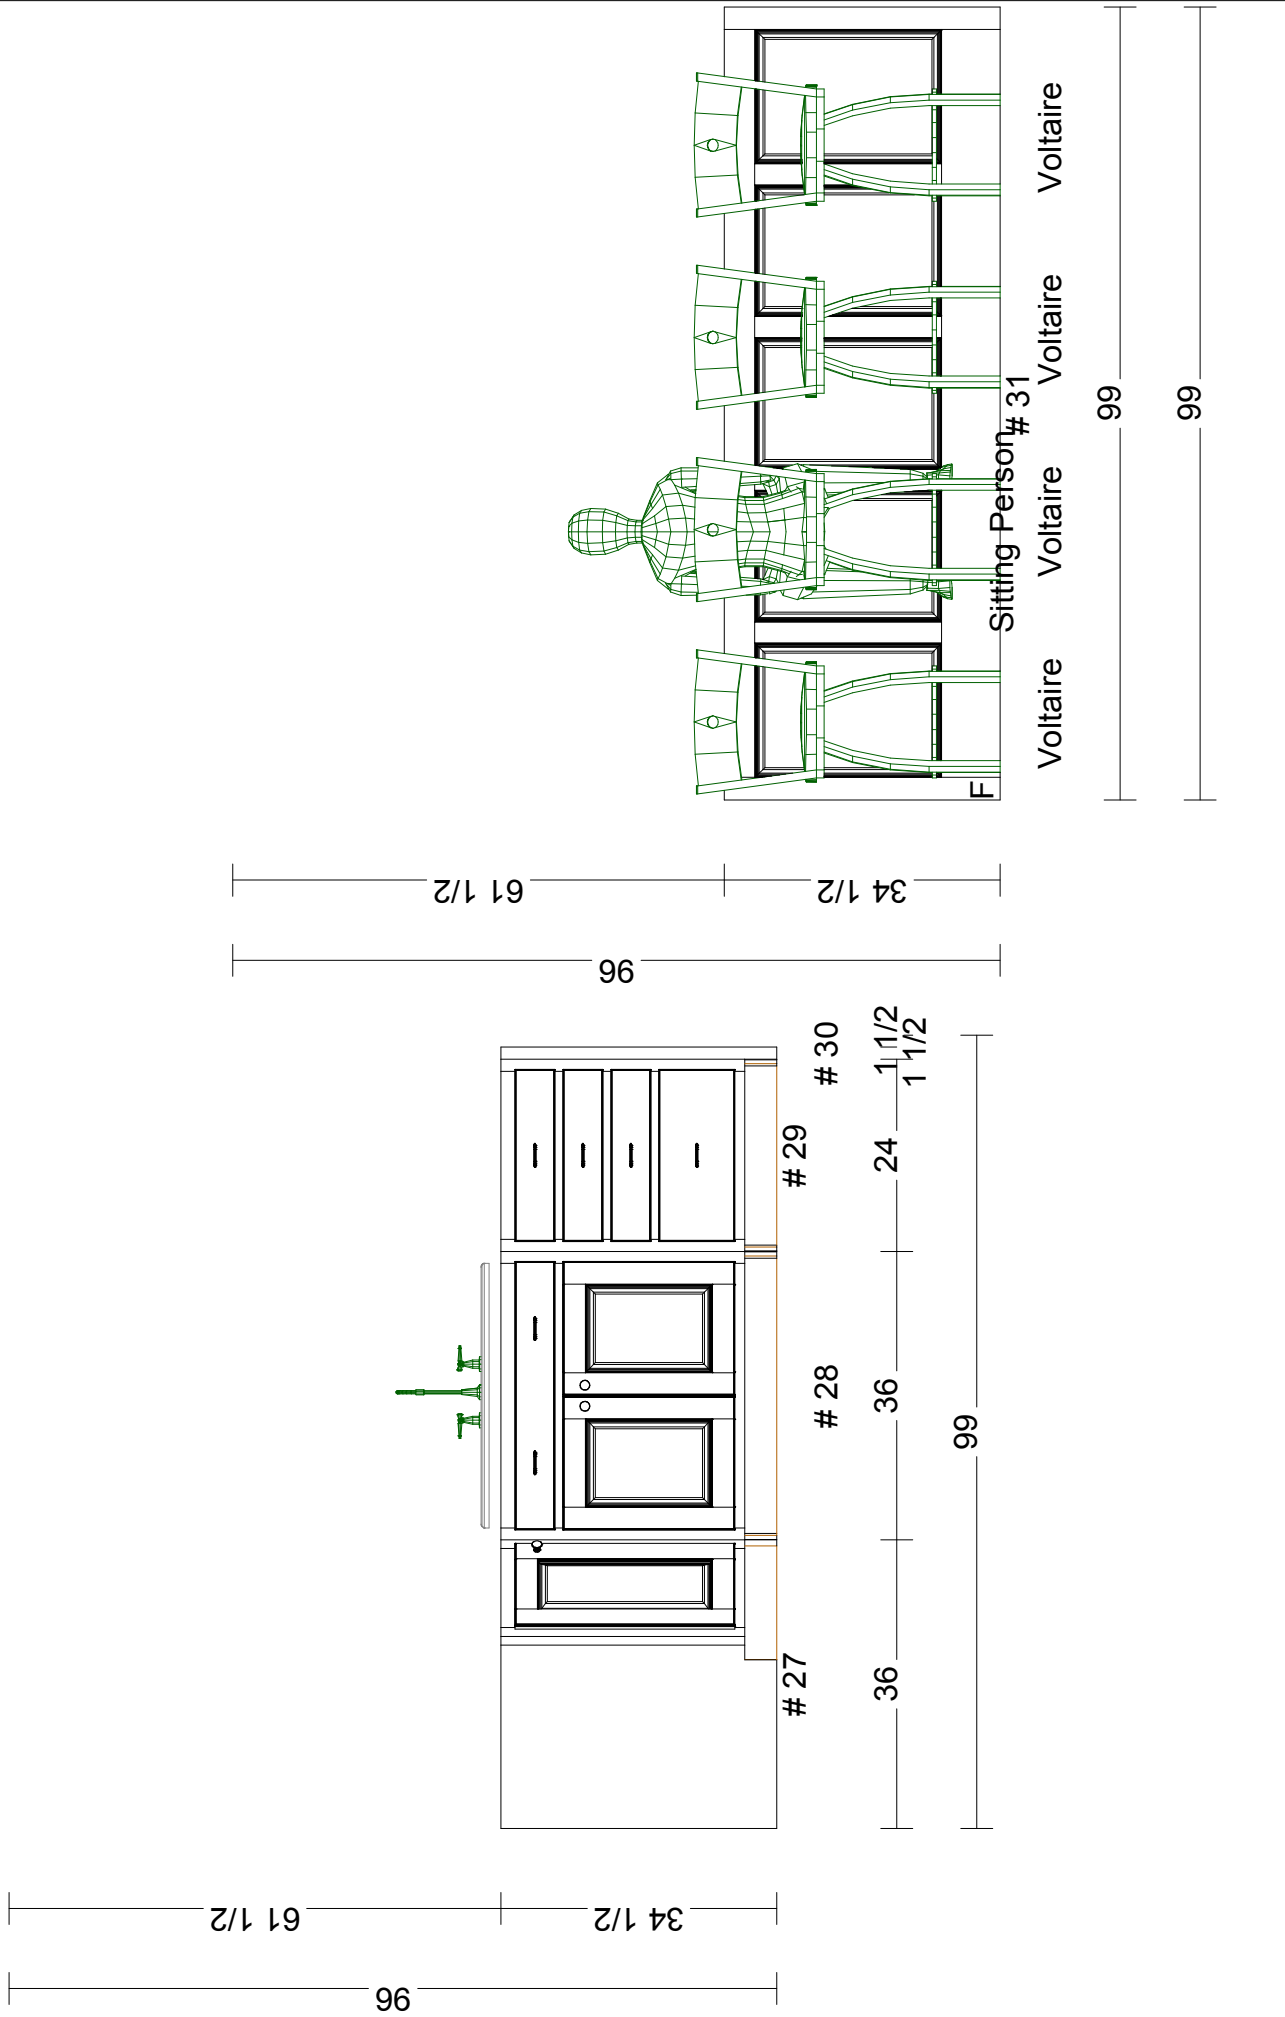

Designer:

Scale: 1/4" = 1'

Date: 11/18/10

Sheet: 2 of 9

563-928-6431

Designer:

Scale: 1/4" = 1'

Date: 11/18/10

Sheet: 5 of 9

563-928-6431

Designer:  
 Scale: 1/4" = 1'  
 Date: 11/18/10  
 Sheet: 6 of 9

Designer:

Scale: 1/4" = 1'

Date: 11/18/10

Sheet: 7 of 9

563-928-6431