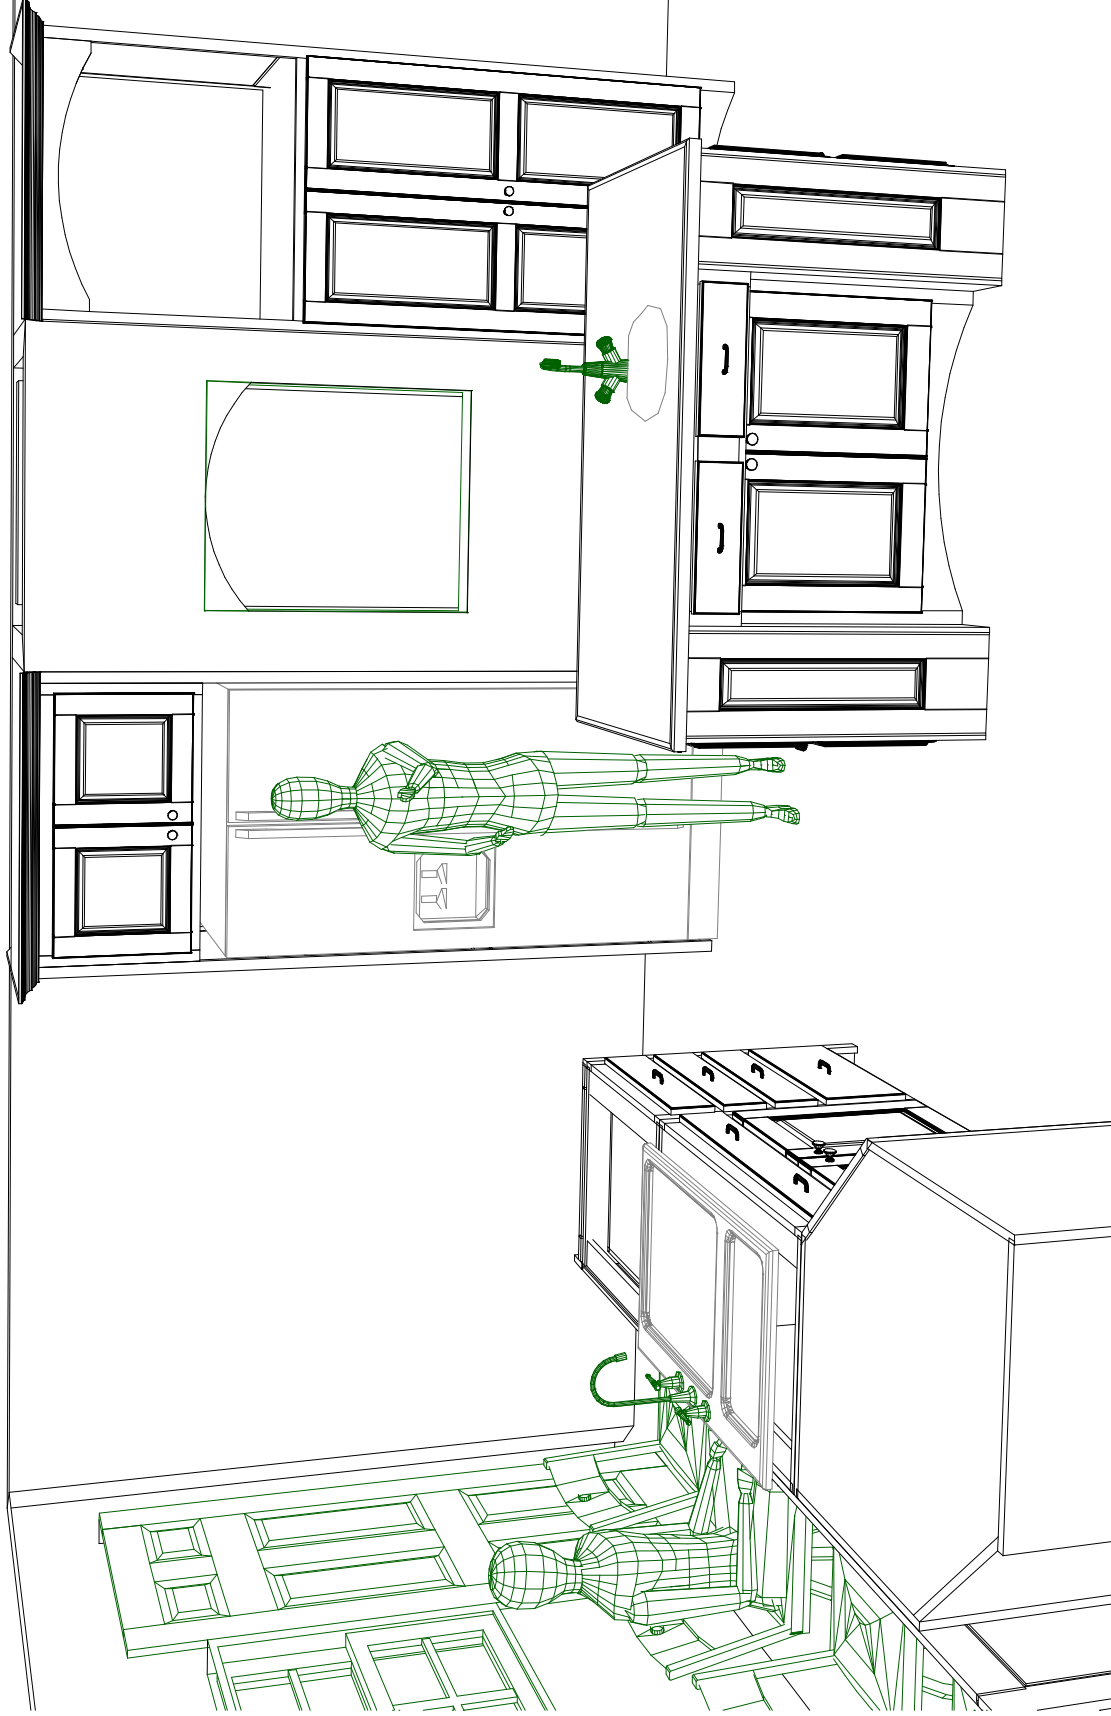

# Kitchen 9

HM/PG-Beach/Eve Keep-1/4" C

Plan Approval \_\_\_\_\_

Door Style: Tuscan Square  
 Drawer Style: Tuscan Square  
 CDoor Hdw: Handles 3" c/c  
 Drawer Hdw: Handles 3" c/c

Kitchen 9  
 Dyersville Showroom

Designer:  
 Scale: 1/4" = 1'  
 Date: 11/18/10  
 Sheet: 8 of 9

563-928-6431