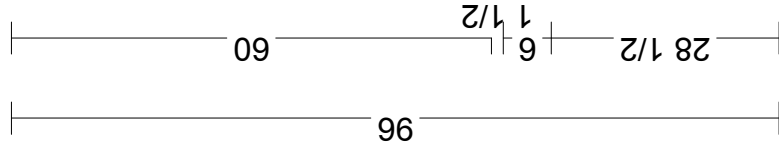

24

25

23

26