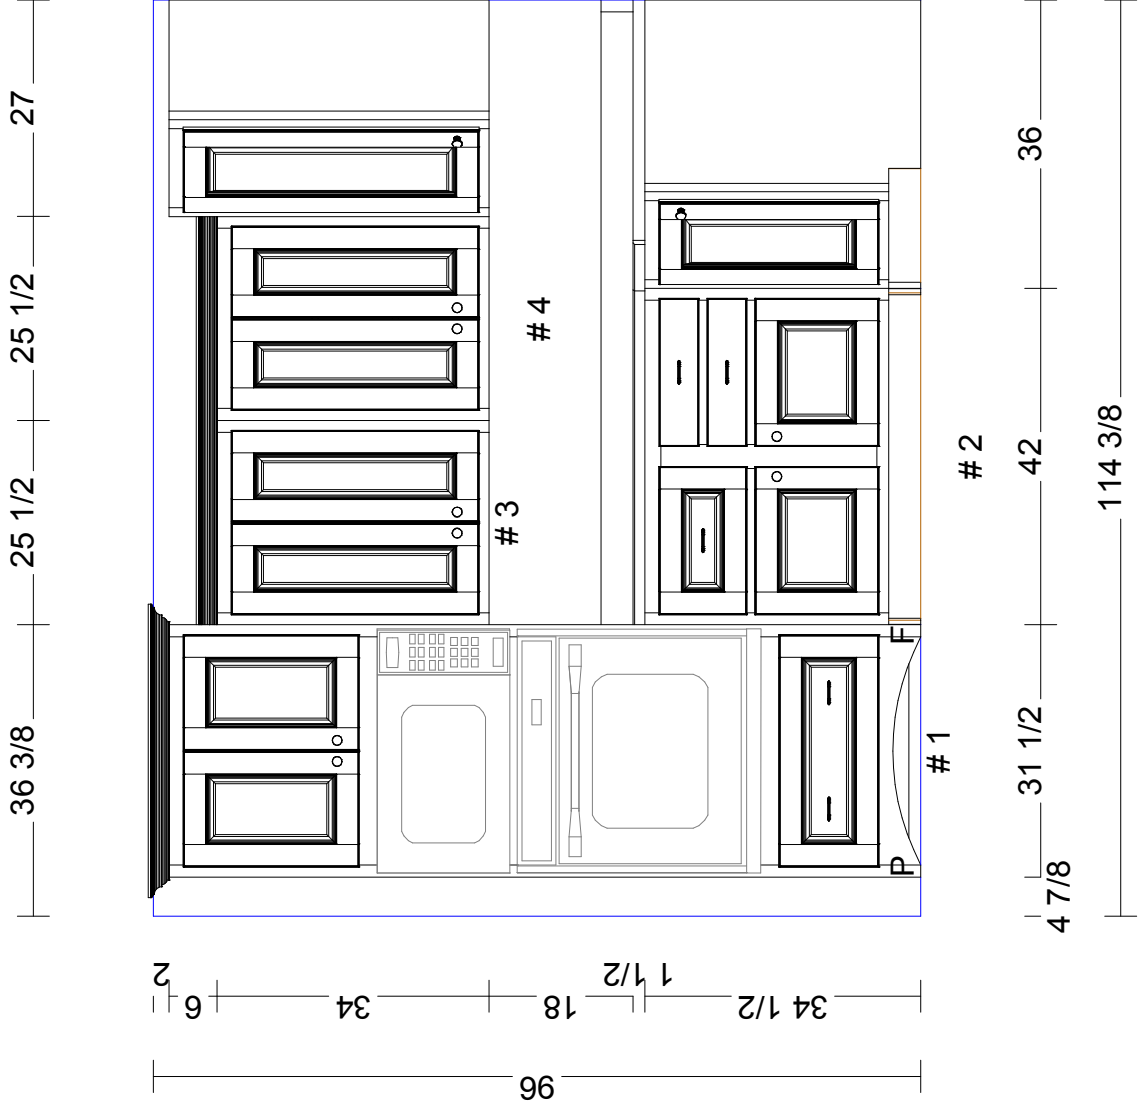

Kitchen 9

HM/PG-Beach/Eve Keep-1/4" C

Plan Approval _____

Door Style: Tuscany Square

Drawer Style: Tuscany Square

Door Hdw: Handles 3" c/c

Drawer Hdw: Handles 3" c/c

Kitchen 9
Dyersville Showroom

Designer:

Scale: 1/4" = 1'

Date: 11/18/10

Sheet: 2 of 9

563-928-6431