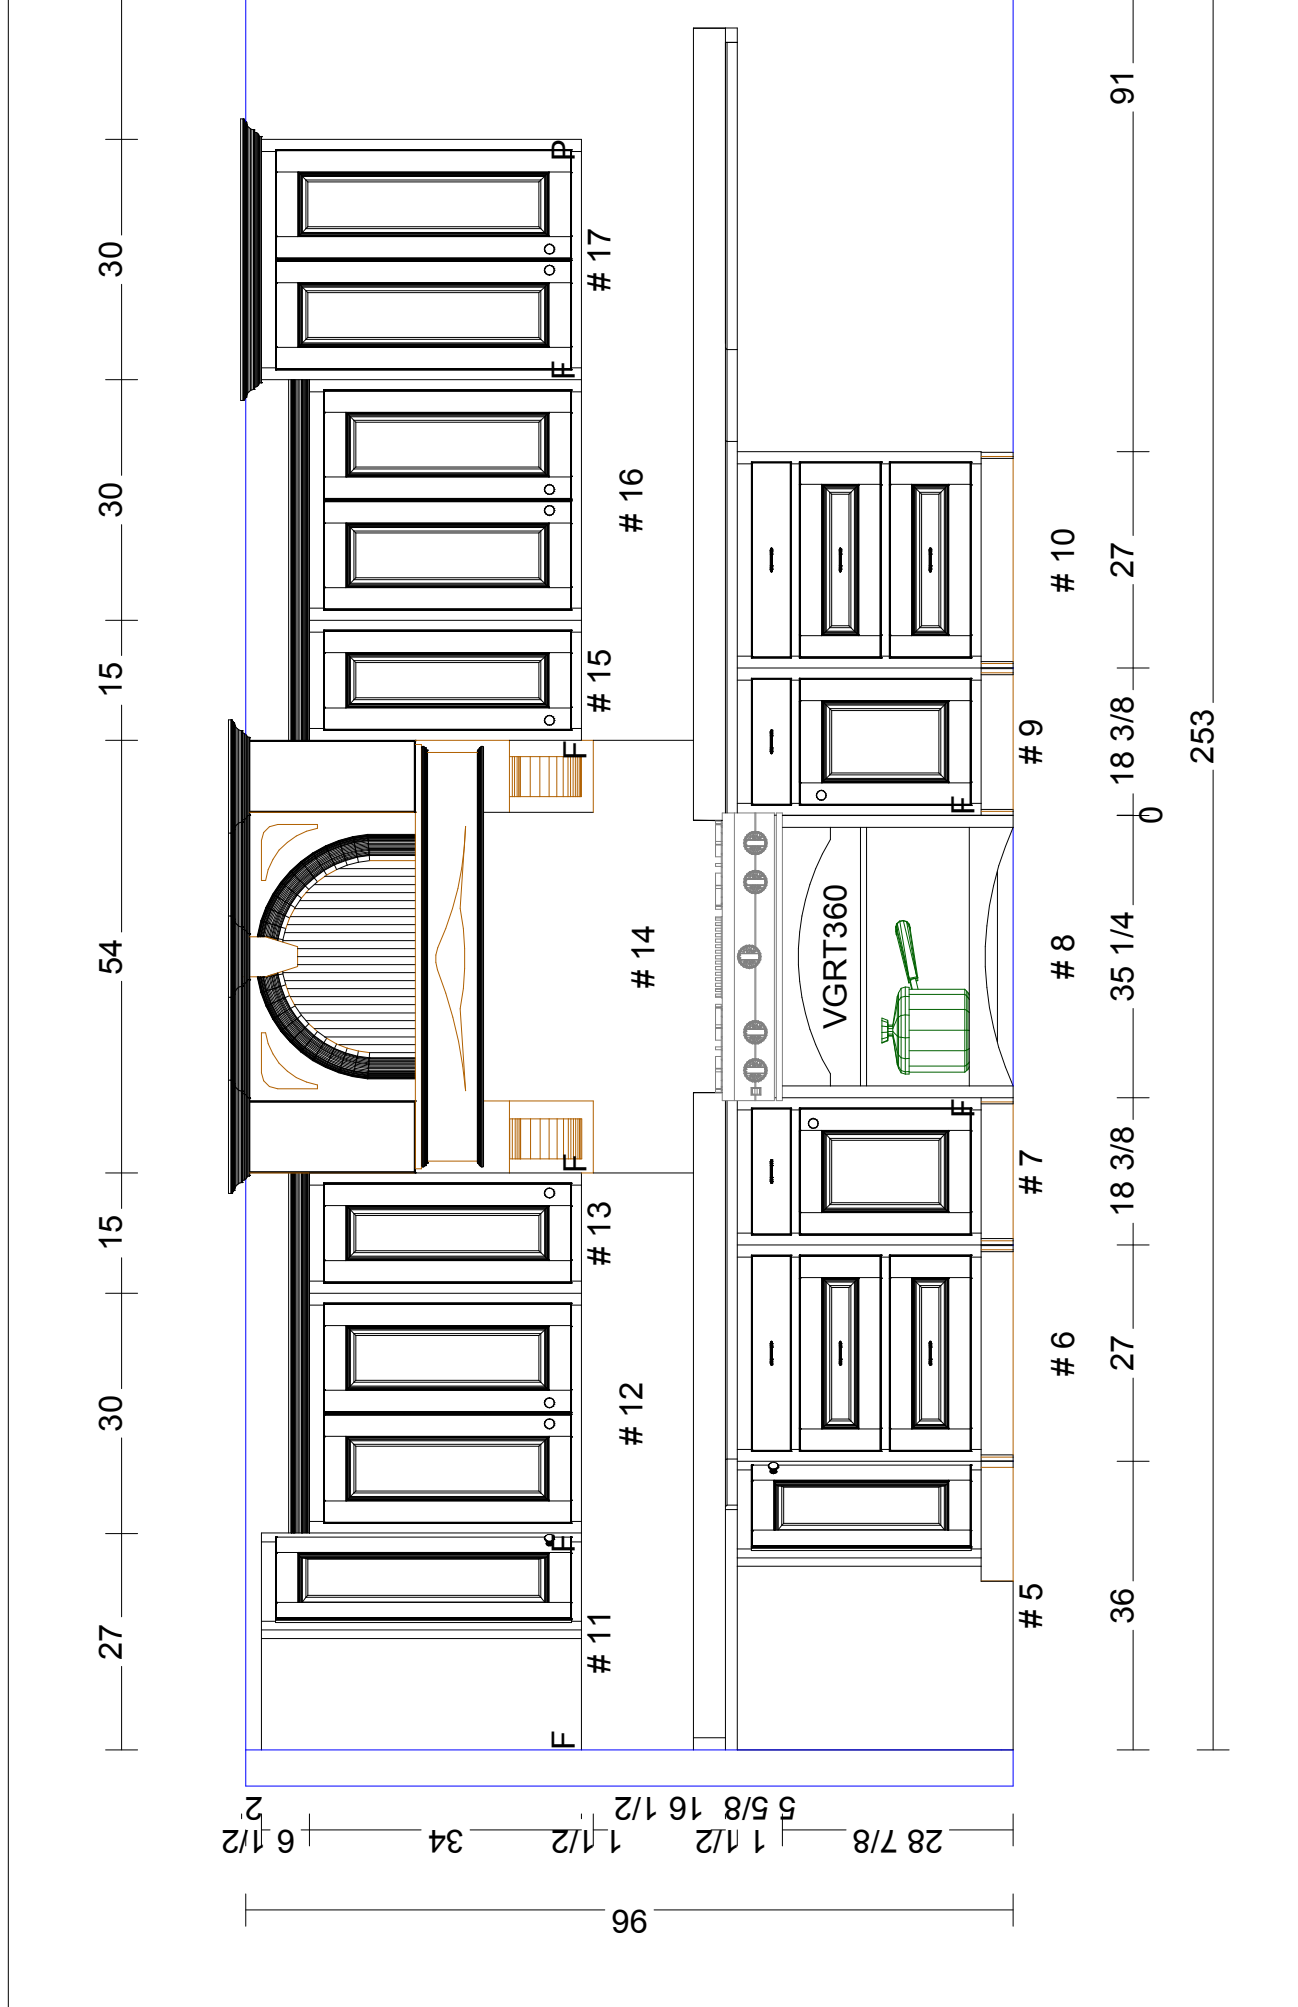

# Kitchen 9

HM/PG-Beach/Eve Keep-1/4" C

Door Hdw: Handles 3" c/c  
 Drawer Hdw: Handles 3" c/c

Door Style: Tuscany Square  
 Drawer Style: Tuscany Square

Kitchen 9  
 Dyersville Showroom

Designer:

Scale: 1/4" = 1'

Designer:

Scale: 1/4" = 1'

Date: 11/18/10

Sheet: 2 of 9

563-928-6431

# Kitchen 9

HM/PG-Beach/Eve Keep-1/4" C

Plan Approval \_\_\_\_\_

Door Style: Tuscany Square

Drawer Style: Tuscany Square

CDoor Hdw: Handles 3" c/c

Drawer Hdw: Handles 3" c/c

Kitchen 9

Dyersville Showroom

Designer:

Scale: 1/4" = 1'

Date: 11/18/10

Sheet: 3 of 9

563-928-6431

82 1/2

37