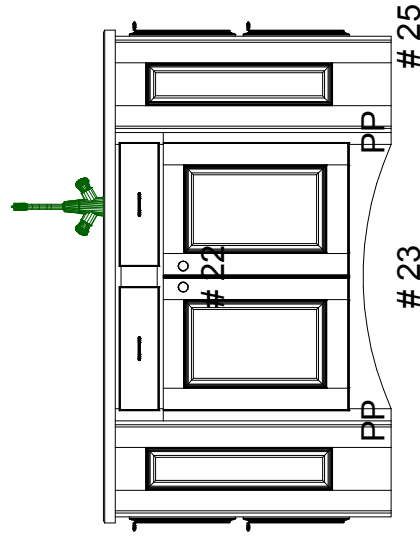

24

25

23

26